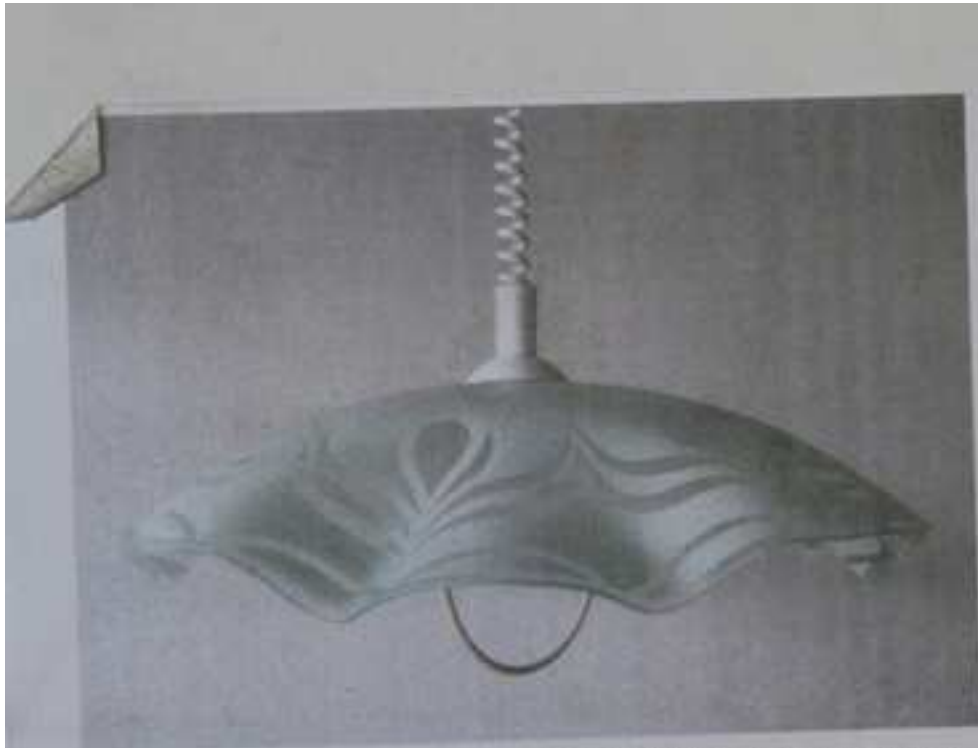

SALISCENDI 1727

VETRO BIANCO

DIAM 45CM 1E27