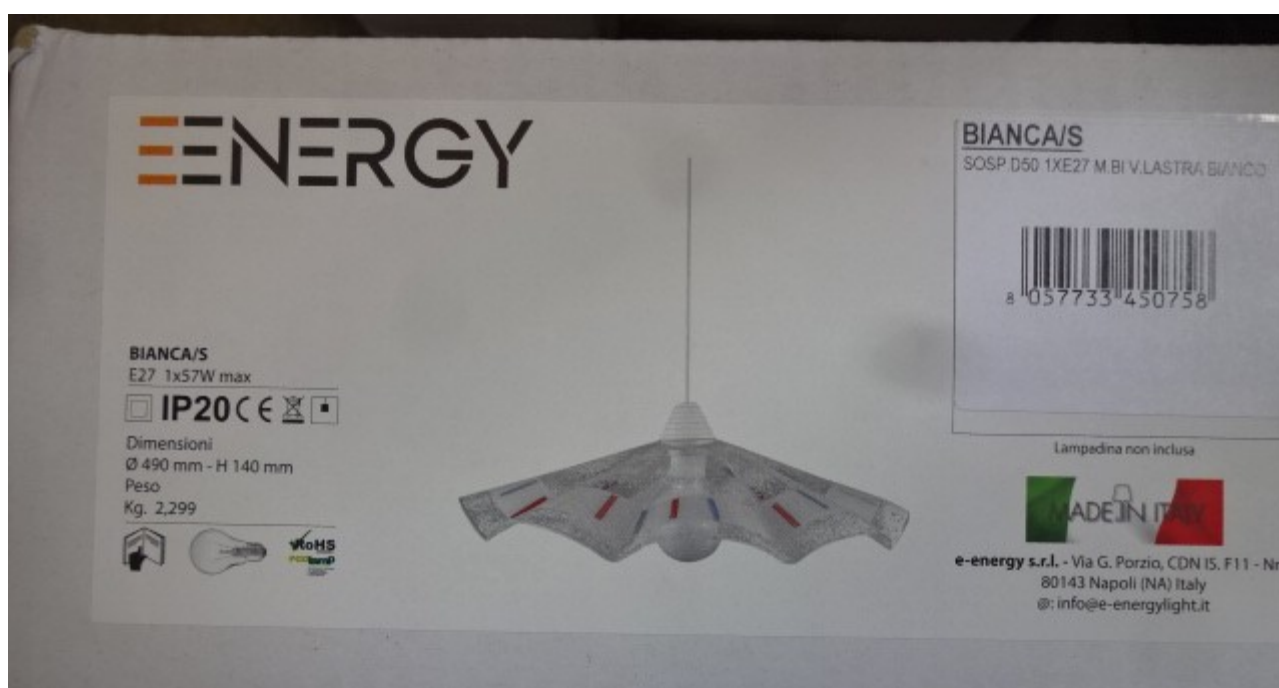

Developed in Germany by
Stalder & Suter AG 213799

RL
live your light

FLOWER

e-energy

RENE/S
AMP ØE14 V. BARRONE V. NAVOLATO
TAQUER

IRENE/S
E14 - 5x40W max

IP20 CE

Dimensioni
Ø 550 mm - H 420 mm

Lampadine incluse

874/2052

e tanto altro ANCORA