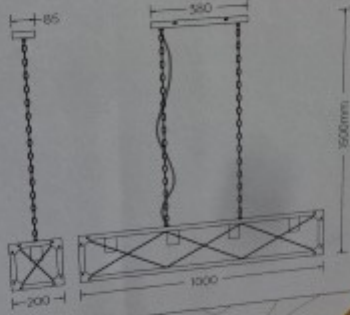

316500432

TENALI

230V-50Hz
excl. 4x E27 - max. 40W
class I

trio-lighting.com
TM202432

TENALI

www.trio-lighting.com

TRIO Leuchten GmbH
TRIO International GmbH
Graf-Mackhof 10
D-93040 Regensburg
www.trio-lighting.com

WEEE-Reg. Nr.: DE7821866
TRIO Lighting S.p.A. - ITALY
TRIO Lighting Italia s.r.l. - ITALY (IT) 0202000007809
TRIO Lighting Scandinavia Oy
WEEE: FR200601304181214

RL
live your light